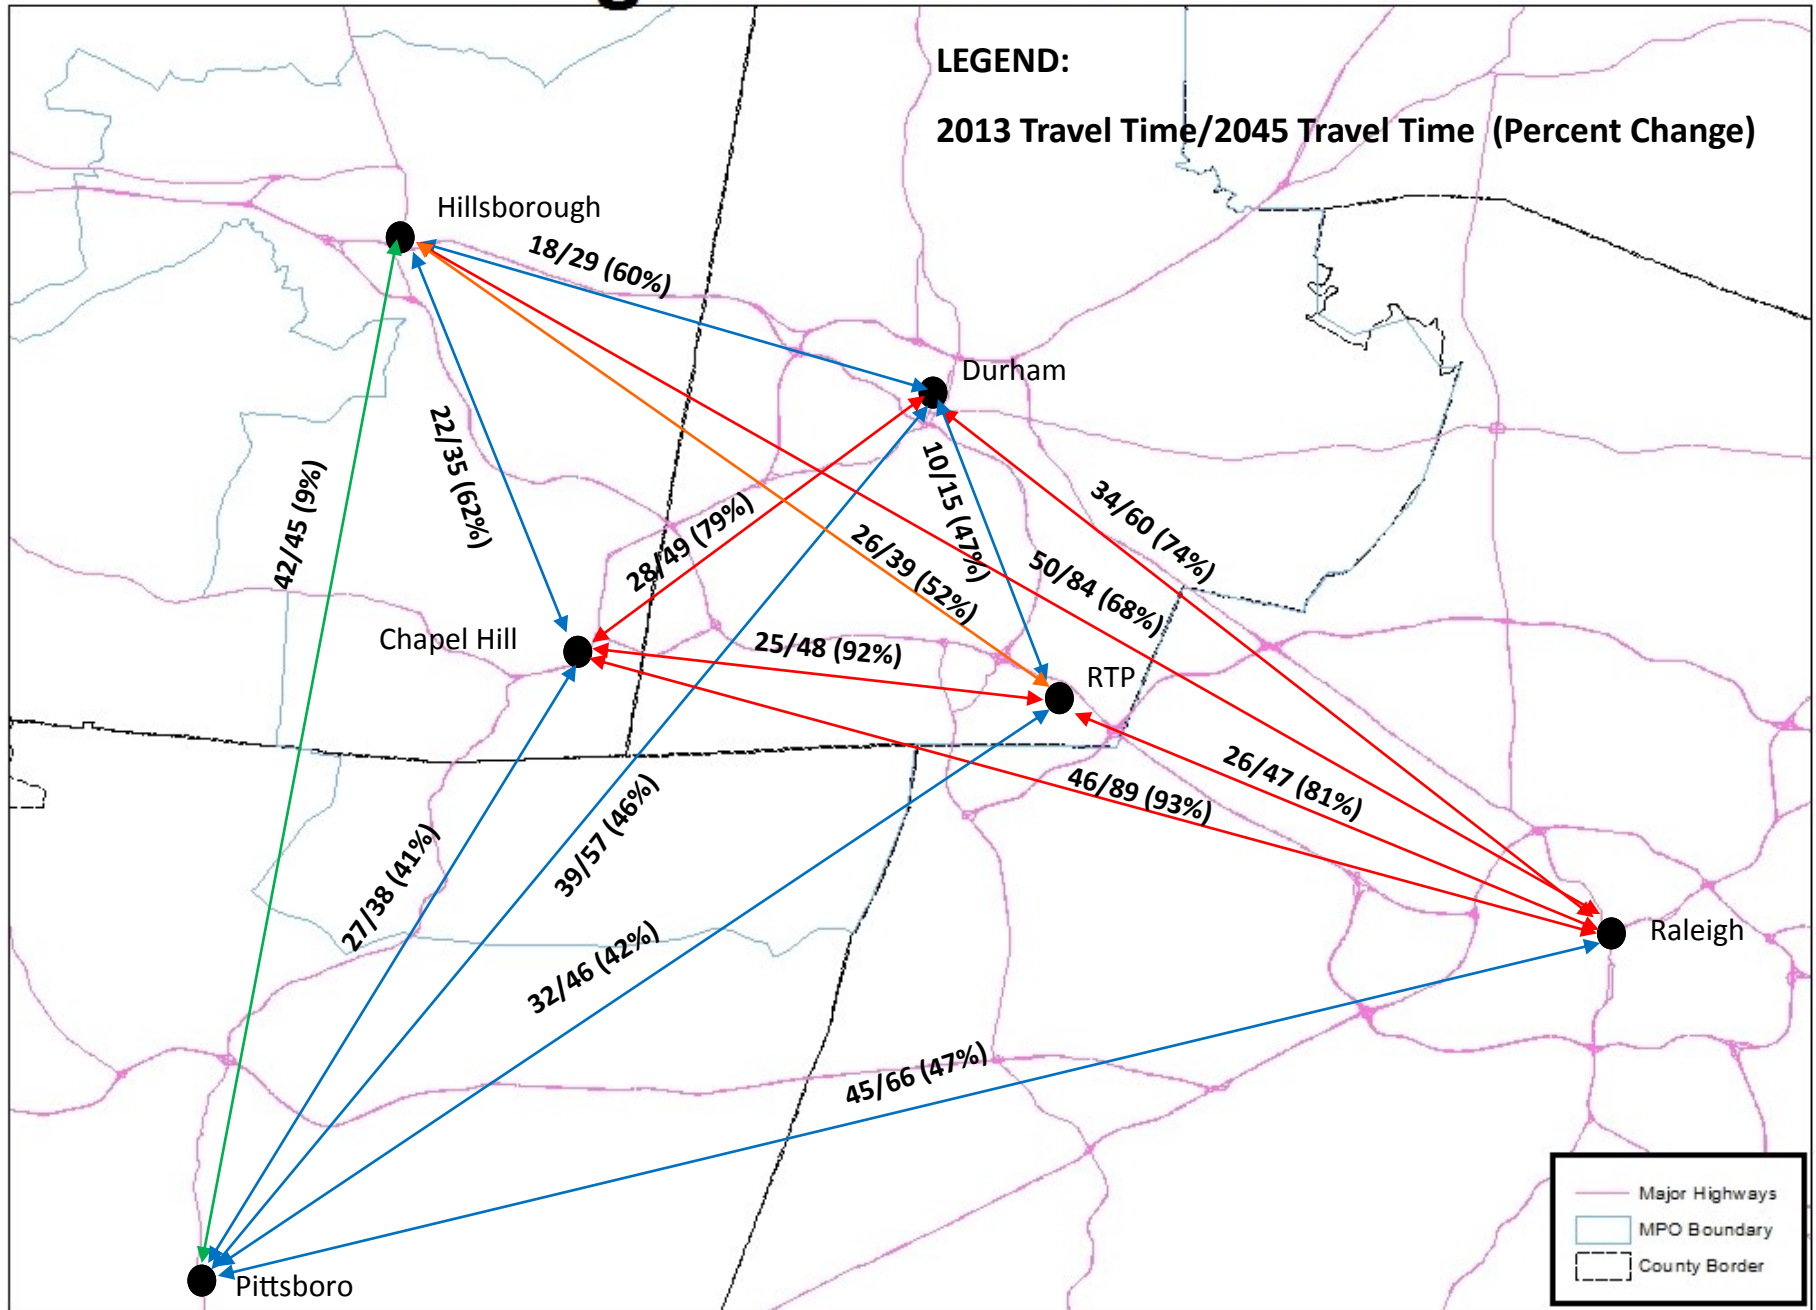

Regional Travel Time In Minutes

(based on afternoon peak hour travel time)