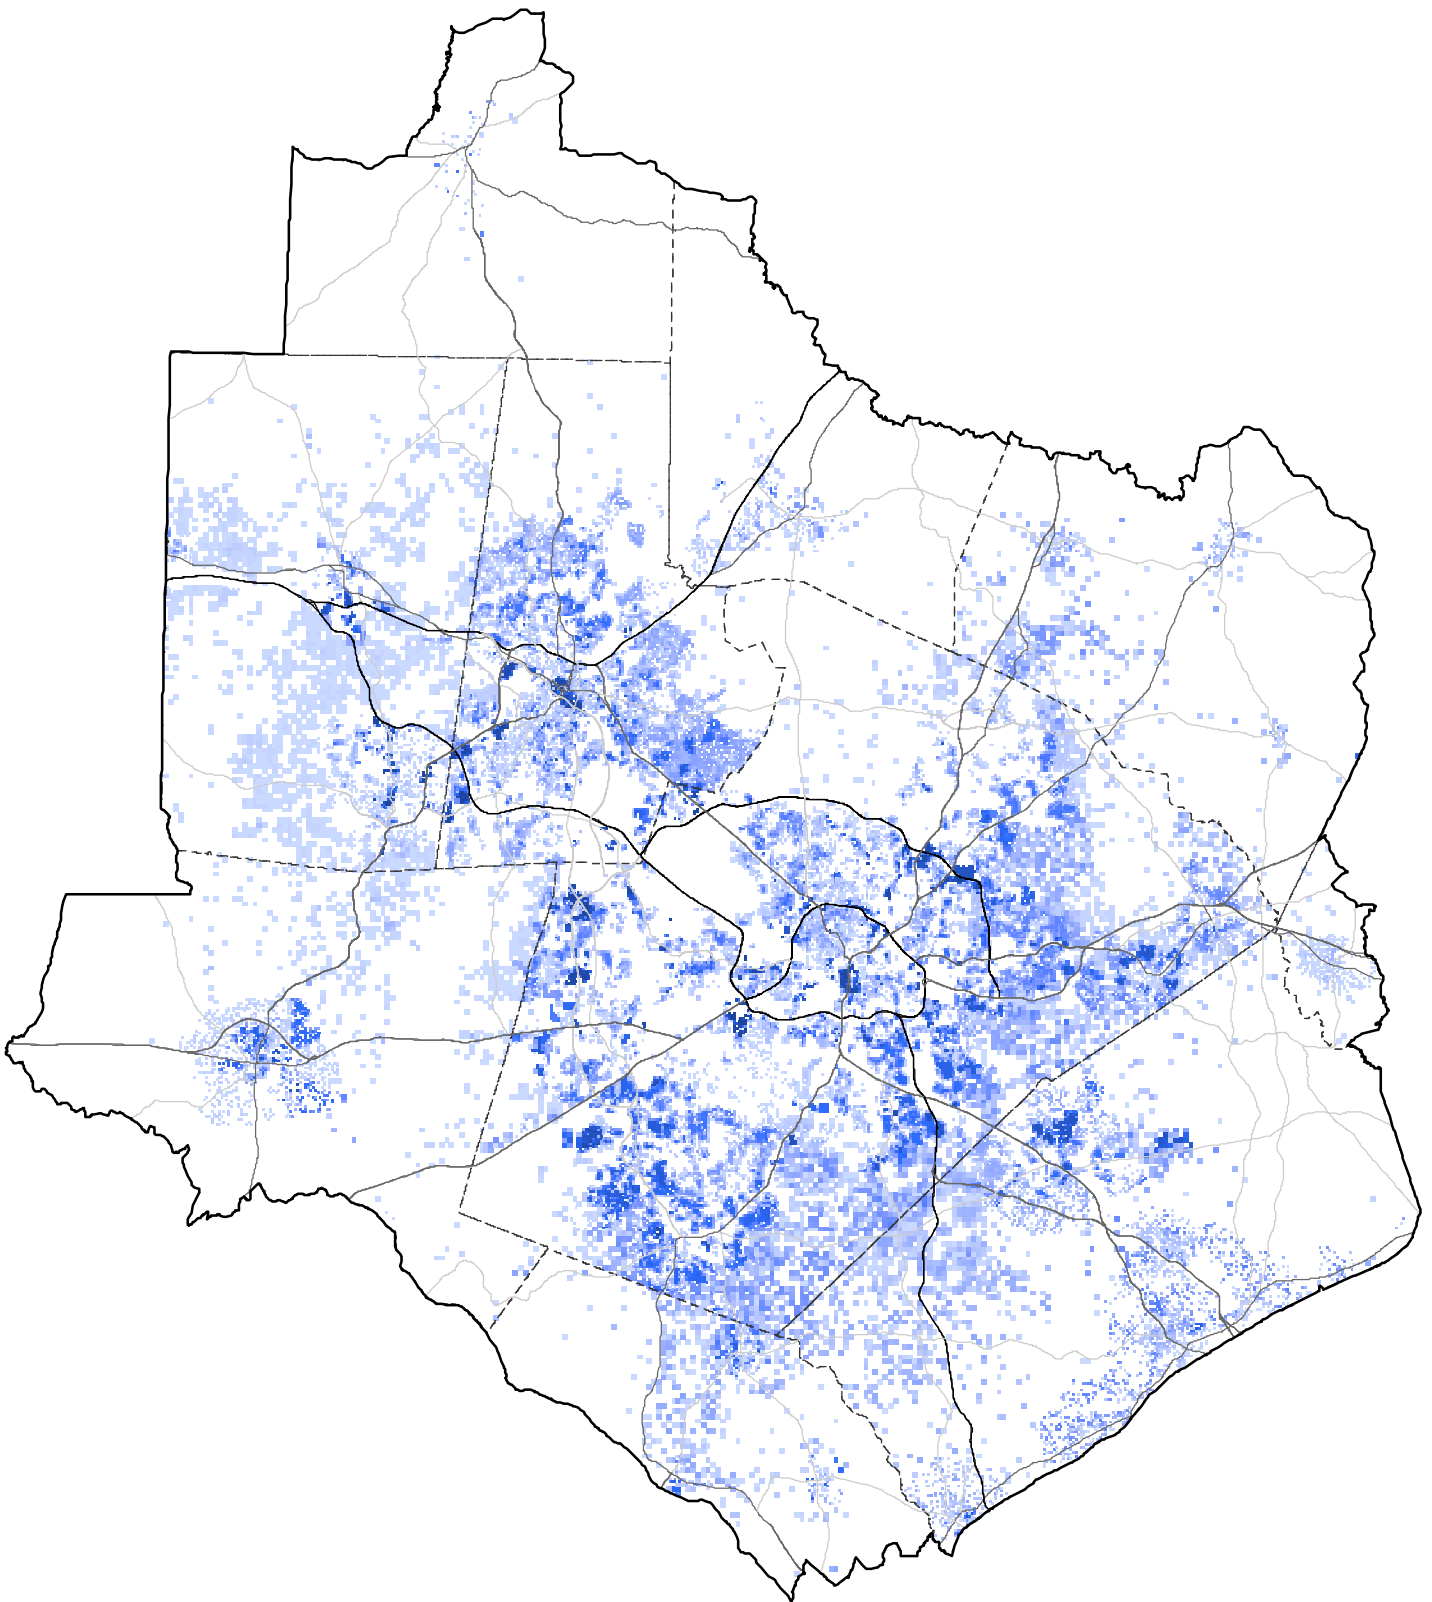

# Connect 2045 - Triangle Region Scenario Planning

Community Plans Scenario, 3.22.17

Regional Composite Map - New Household Distribution - 32-Year Forecast (2013-2045)

- County Boundaries
- Interstates/ Freeways
- US Highways
- NC Highways