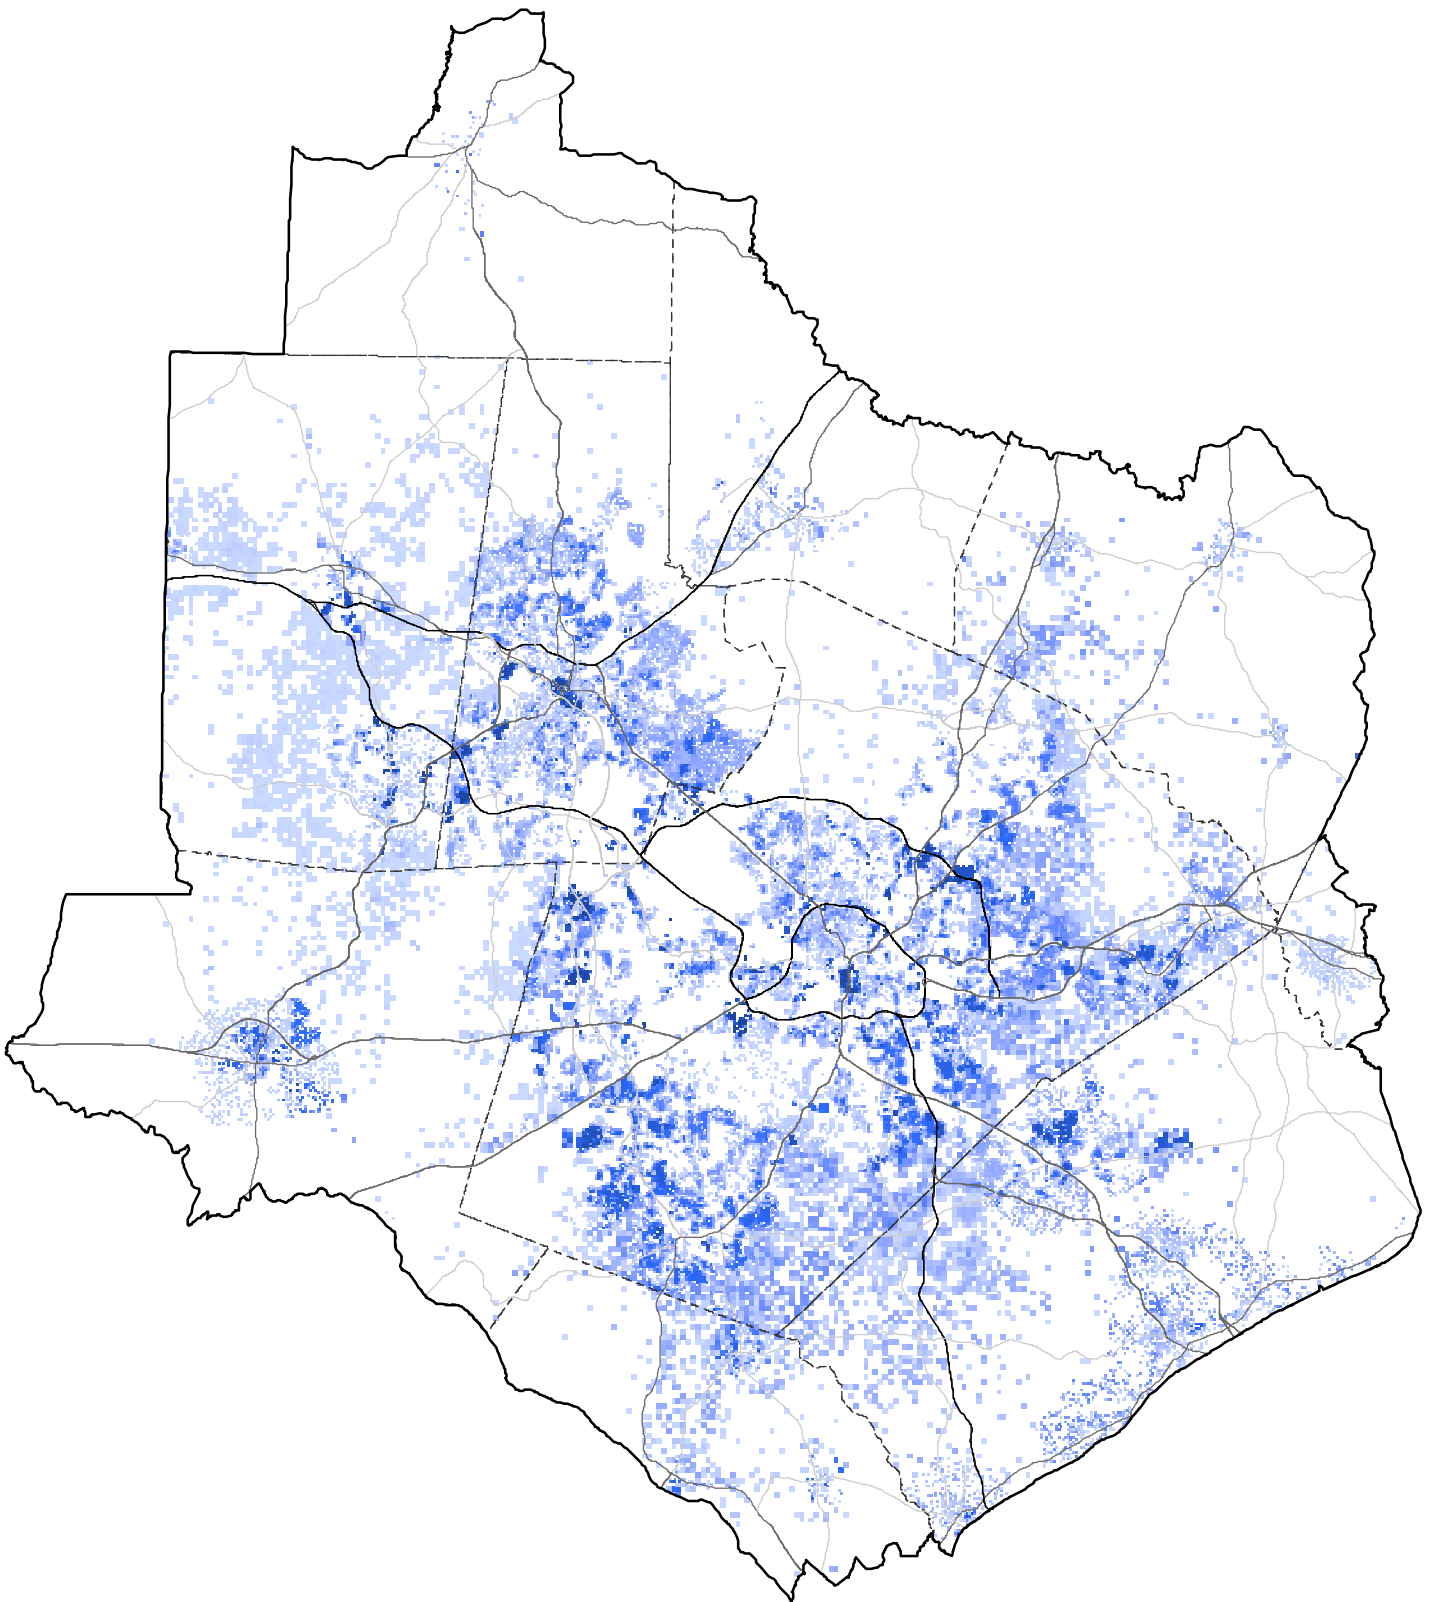

Connect 2045 - Triangle Region Scenario Planning

Community Plans Scenario, 3.22.17

Regional Composite Map - New Household Distribution - 32-Year Forecast (2013-2045)

- County Boundaries
- Interstates/ Freeways
- US Highways
- NC Highways